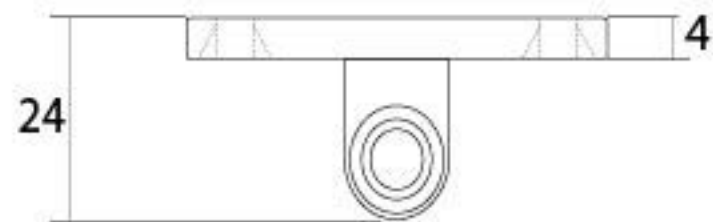

PRODUCT CODE 92351

3/4" (19mm)
x2
gauge 8 (4mm)

HANDFORGED
TRADITIONAL
IRONMONGERY

Due to the hand crafted nature of our products all measurements are approximate and should be used as a guide only