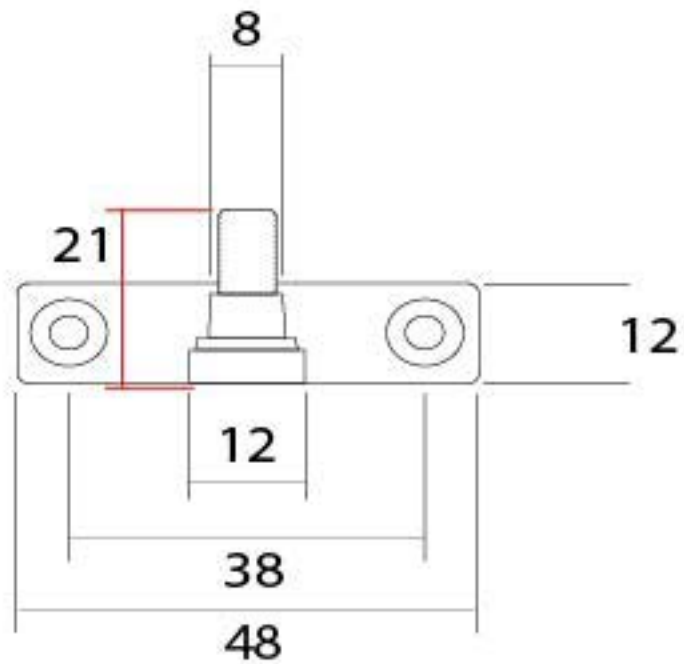

PRODUCT CODE 92351

3/4" (19mm)
x2
gauge 8 (4mm)

HANDFORGED
TRADITIONAL
IRONMONGERY

Due to the hand crafted nature of our products all measurements are approximate and should be used as a guide only